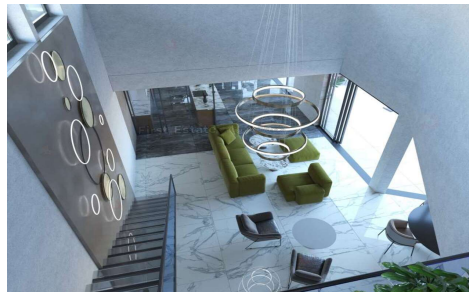

MLS26584K

Villa in Benitachell

€1,550,000

4

4

451m²

800m²

Modern design, incredible sea view, double lighting, stylish elements in the interior, and waterfall pool makes this development very special. The villa is based on a large plot with its own garden, swimming pool, and lounge area. The first floor includes 2 bedrooms, 2 bathrooms which are connected to the terrace with a pool. On the ground floor, the villa has a large living room, kitchen-dining room, guest bedroom, 2 bathrooms, and a big terrace with a swimming pool. On the second ground floor, the project has a guest apartment with its own bathroom and a storeroom. Great location, amazing views, and high-quality standards.