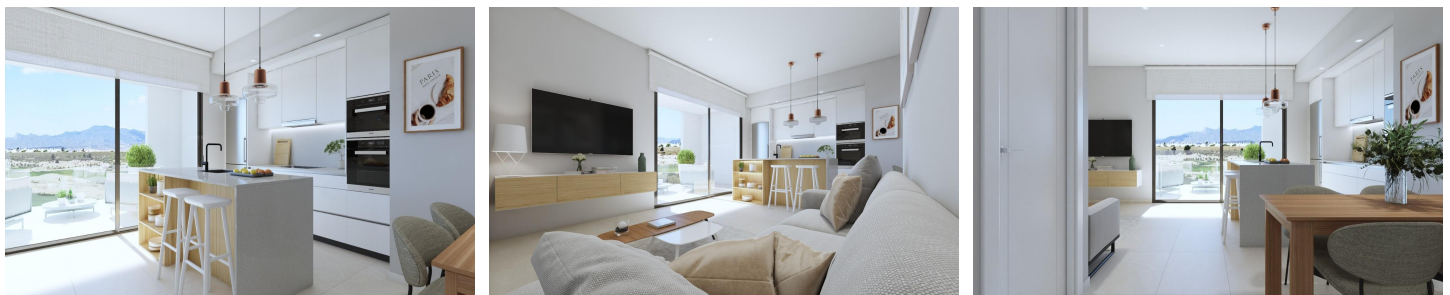

MCDC61316K

NEW APARTMENTS IN CONDADO DE ALHAMA €229,000

2

2

71m²

N/A

NEW APARTMENTS IN CONDADO DE ALHAMA GOLF COURSE New two-bedroom, two-bathroom apartments with frontline golf views of ALHAMA SIGNATURE GOLF, a fabulous 18-hole golf course designed by Jack Nicklaus. CONDADO DE ALHAMA is a fantastic Golf Resort with many facilities and services. A shopping centre, sports centre, a range of bars and restaurants, supermarket. . . and more than 25 communal swimming pools and gardens. Only 18 minutes by car from the new International Airport of the Region of Murcia. The apartments have an area between 73. 88m2 and 75. 22m2 divided into 2 bedrooms, 2 bathrooms, an open living-kitchen-dining room of...(Ask for More Details!)