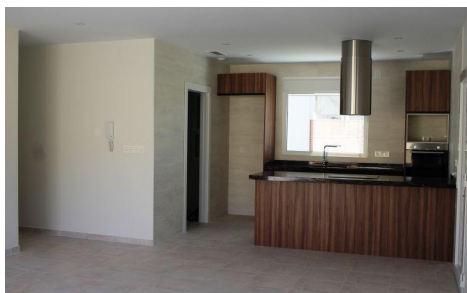

MCDC76146S

VILLA BETWEEN SEA AND MOUNTAIN

€345,000

3

2

135m²

500m²

VILLA BETWEEN SEA AND MOUNTAIN Fantastic new built Villa on a plot of 500m² in La Romana. The villa has a constructed area of 134. 45m², on one floor, with a porch of 18. 75m², a living-dining-kitchen of 39. 80m², 3 bedrooms, 2 bathrooms, a gallery. Included in the price: Appliances: hob, oven, extractor, dishwasher, fridge and washing machine. Air conditioning with heat pump, installation + machine Bathrooms with bathroom furniture with mirror, shower enclosure and taps Kitchen with white furniture and national granite Interior LED throughout the house and on the porch Double glazing,...(Ask for More Details!)