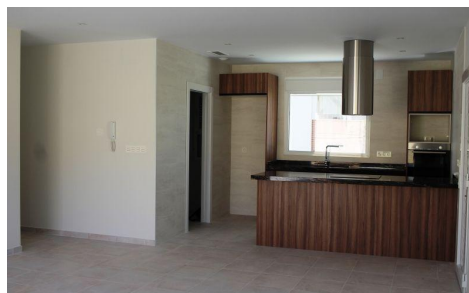

MCDC76146S

VILLA BETWEEN SEA AND MOUNTAIN

€360,000

3

2

135m²

500m²

VILLA BETWEEN SEA AND MOUNTAIN Fantastic new built Villa on a plot of 500m² in La Romana. The villa has a constructed area of 134. 45m², on one floor, with a porch of 18. 75m², a living-dining-kitchen of 39. 80m², 3 bedrooms, 2 bathrooms, a gallery. Included in the price: Appliances: hob, oven, extractor, dishwasher, fridge and washing machine. Air conditioning with heat pump, installation + machine Bathrooms with bathroom furniture with mirror, shower enclosure and taps Kitchen with white furniture and national granite Interior LED throughout the house and on the porch Double glazing,...(Ask for More Details!)