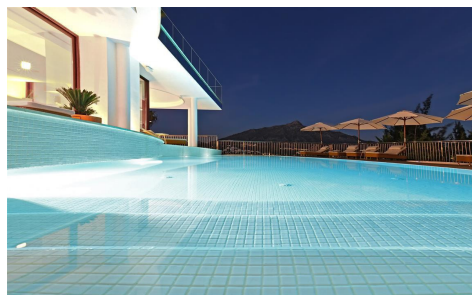

MLS99498X

**Villa in Nueva Andalucia** **€4,400,000**

7

6

455m<sup>2</sup>

1,445m<sup>2</sup>

Located in the exclusive Golf Vally in Nueva AndalucÃ-a, a 5 min drive from Puerto Banus town centre, as well as to beaches and recreational areas. This newly renovated villa is built to the highest standard and designed by the renowned architect Angel Taborda, known worldwide for his avant-garde style. When entering this remarkable villa the modern architecture harmonious melt together with a panoramic view over La Concha Mountain, Las Brisas golf and the Mediterranean Sea. You instantly feel at peace while exploring the rest of the beautiful house " divided over 3 levels, having carefully considered the distribution to maximize the light and magnificent views surrounding the property. From...(Ask for More Details!)