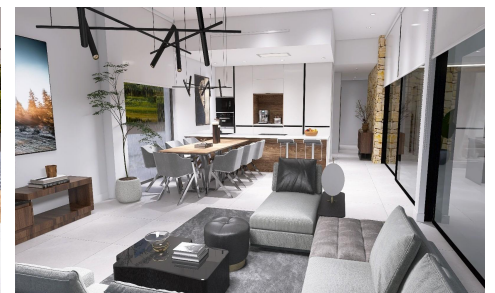

MCDC16382A

Newly built villas located in the municipality of Aspe €457,000

3

3

189m²

13,172m²

Newly built villas located in the municipality of Aspe. Newly built villas with several models to choose from, with 2, 3 or 4 bedrooms, on one or two floors and built with slabs or with a structure: depending on the model and the plot chosen, the exact price will be calculated. All the villas are built on rustic plots of over 10,000 m², of which around 2,500 m² will be fenced off. The villas have an open-plan kitchen with living room, built-in wardrobes, private swimming pool, porch, storage room and outdoor parking space. There are several plots to choose from. The price...(Ask for More Details!)