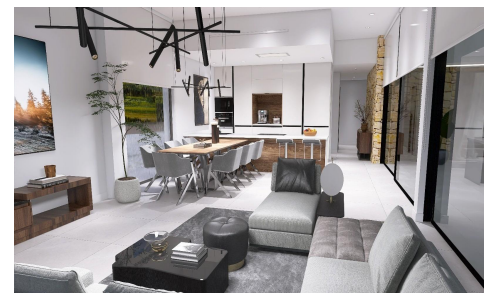

MCDC19898N

Newly built villas located in the municipality of Aspe, starting from €510,000

4

3

248m<sup>2</sup>

13,172m<sup>2</sup>

Newly built villas located in the municipality of Aspe. Newly built villas with several models to choose from, with 2, 3 or 4 bedrooms, on one or two floors and built with slabs or with a structure: depending on the model and the plot chosen, the exact price will be calculated. All the villas are built on rustic plots of over 10,000 m<sup>2</sup>, of which around 2,500 m<sup>2</sup> will be fenced off. The villas have an open-plan kitchen with living room, built-in wardrobes, private swimming pool, porch, storage room and outdoor parking space. There are several plots to choose from. The price...(Ask for More Details!)