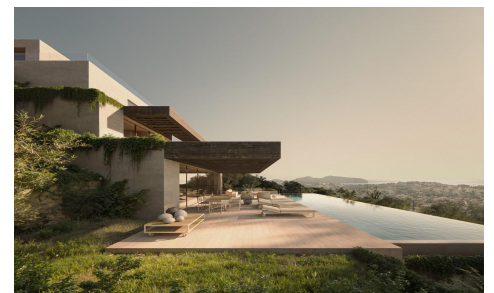

MCDC71902Y

NEW BUILD VILLA IN BENISSA

€4,250,000

4

6

654m²

1,017m²

NEW BUILD VILLA IN BENISSA New Build villa designed to dialogue with its surroundings and integrate into it. Its structure, based on concrete platforms and wooden pergolas, slides along the natural slope of the land, creating the interior living spaces. Access to the house is through a cassette that offers panoramic views of the surrounding area. Descending to the first level, we find the master bedroom with its own dressing room, bathroom and terrace. A platform for an en suite bedroom with all the privacy and intimacy possible. Going further down, we find another platform with the rest of the rooms of the...(Ask for More Details!)