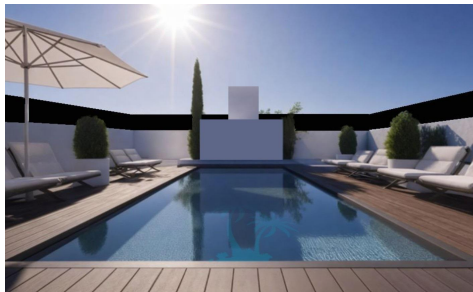

# New Build Bungalows in San Pedro del Pinatar €276,000

2

2

69m<sup>2</sup>

16m<sup>2</sup>

New Build Bungalows in San Pedro del Pinatar €“ Luxury and Nature by the Sea Prime Location Near Beaches and Nature Reserve Discover an exclusive residential complex of new build bungalows located in one of the most privileged areas of San Pedro del Pinatar, Murcia. Just 1.8 km from the beaches of the Mediterranean Sea and only 500 metres from the protected Salinas y Arenales Regional Park, this development offers a unique lifestyle surrounded by nature, tranquillity and all essential services. The complex sits in a peaceful residential neighborhood facing a large park, with easy walking access to supermarkets, shops, cafés, the town centre, and the...(Ask for More Details!)