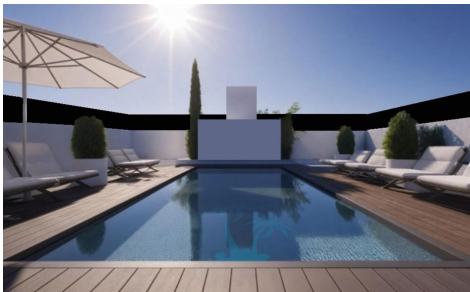

MCDC18245K

New Build Bungalows in San Pedro del Pinatar €298,000

3

2

83m²

21m²

New Build Bungalows in San Pedro del Pinatar â€“ Luxury and Nature by the Sea Prime Location Near Beaches and Nature Reserve Discover an exclusive residential complex of new build bungalows located in one of the most privileged areas of San Pedro del Pinatar, Murcia. Just 1. 8 km from the beaches of the Mediterranean Sea and only 500 metres from the protected Salinas y Arenales Regional Park, this development offers a unique lifestyle surrounded by nature, tranquillity and all essential services. The complex sits in a peaceful residential neighborhood facing a large park, with easy walking access to supermarkets, shops, cafés, the town centre, and the...(Ask for More Details!)