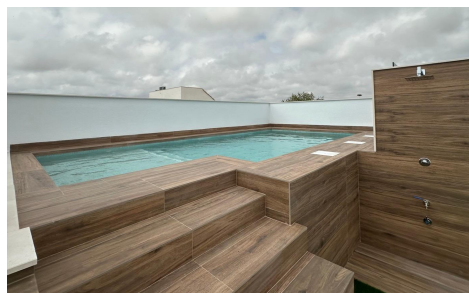

MCDC97353Z

New Build Bungalows in San Pedro del Pinatar €304,000

3

2

82m²

N/A

New Build Bungalows in San Pedro del Pinatar â€“ Luxury and Nature by the Sea Prime Location Near Beaches and Nature Reserve Discover an exclusive residential complex of new build bungalows located in one of the most privileged areas of San Pedro del Pinatar, Murcia. Just 1. 8 km from the beaches of the Mediterranean Sea and only 500 metres from the protected Salinas y Arenales Regional Park, this development offers a unique lifestyle surrounded by nature, tranquillity and all essential services. The complex sits in a peaceful residential neighborhood facing a large park, with easy walking access to supermarkets, shops, cafés, the town centre, and the...(Ask for More Details!)