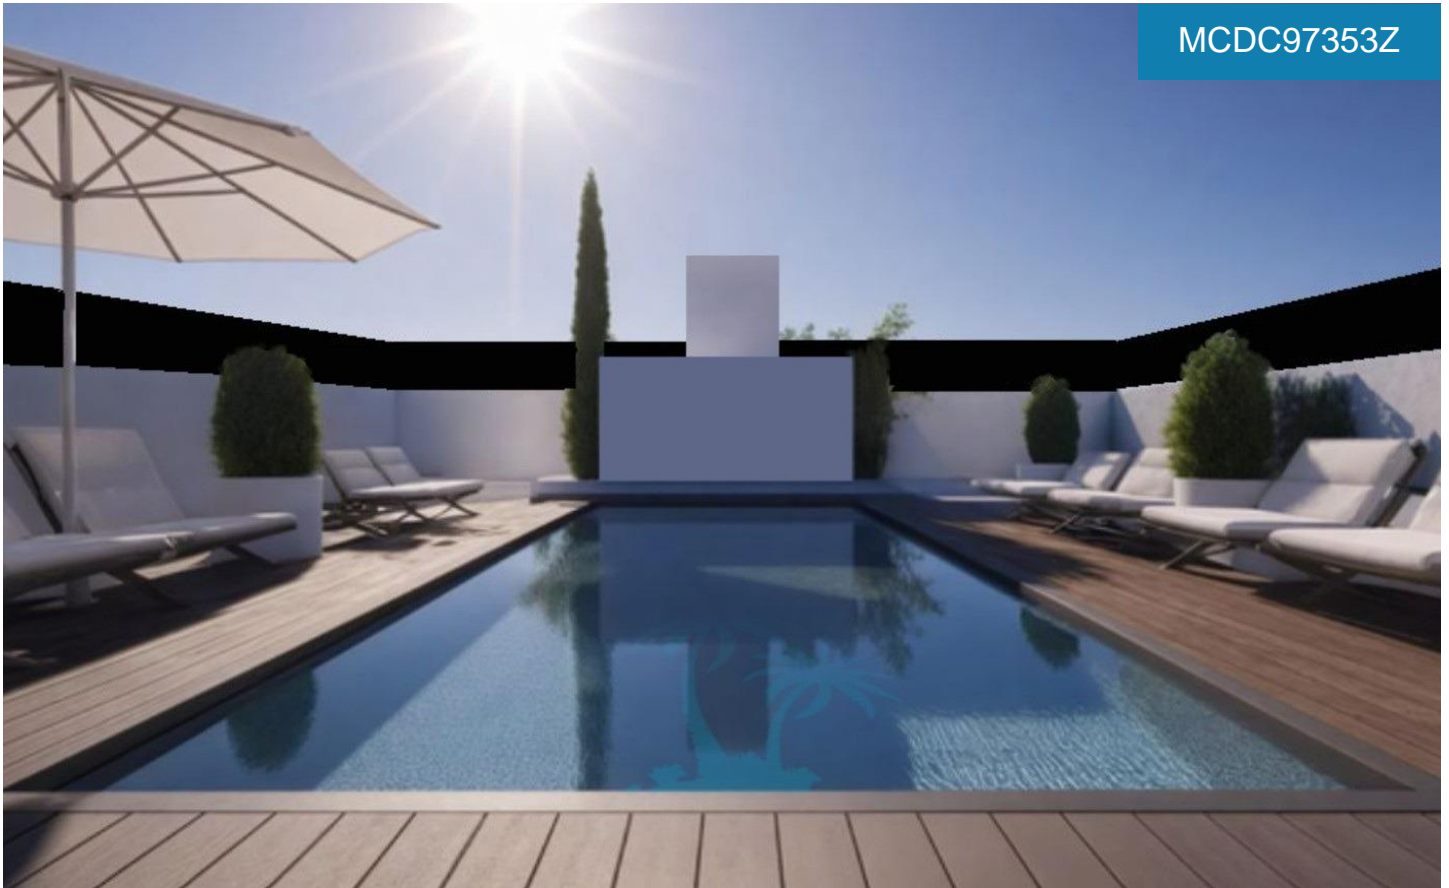

MCDC97353Z

New Build Bungalows in San Pedro del Pinatar €304,000

3

2

82m²

N/A

New Build Bungalows in San Pedro del Pinatar â€“ Luxury and Nature by the Sea Prime Location Near Beaches and Nature Reserve Discover an exclusive residential complex of new build bungalows located in one of the most privileged areas of San Pedro del Pinatar, Murcia. Just 1. 8 km from the beaches of the Mediterranean Sea and only 500 metres from the protected Salinas y Arenales Regional Park, this development offers a unique lifestyle surrounded by nature, tranquillity and all essential services. The complex sits in a peaceful residential neighborhood facing a large park, with easy walking access to supermarkets, shops, cafés, the town centre, and the...(Ask for More Details!)