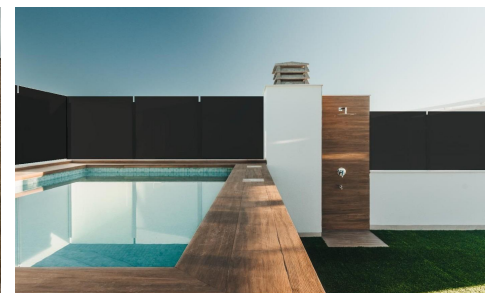

MCDC97353Z

New Build Bungalows in San Pedro del Pinatar €304,000

3

2

82m²

N/A

New Build Bungalows in San Pedro del Pinatar â€“ Luxury and Nature by the Sea Prime Location Near Beaches and Nature Reserve Discover an exclusive residential complex of new build bungalows located in one of the most privileged areas of San Pedro del Pinatar, Murcia. Just 1. 8 km from the beaches of the Mediterranean Sea and only 500 metres from the protected Salinas y Arenales Regional Park, this development offers a unique lifestyle surrounded by nature, tranquillity and all essential services. The complex sits in a peaceful residential neighborhood facing a large park, with easy walking access to supermarkets, shops, cafés, the town centre, and the...(Ask for More Details!)