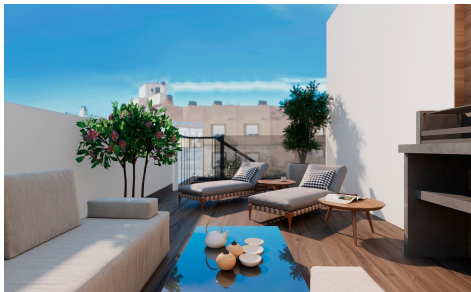

Modern Apartments Just 250m from Playa del Cura €395,500

2

1

69m²

N/A

N/A

Modern Apartments Just 250m from Playa del Cura in Torrevieja Exclusive New Development in the Heart of Torrevieja This exclusive residential project of 12 modern apartments is located just 250 meters from Playa del Cura, one of the most popular beaches in Torrevieja. Designed with a perfect balance of elegance, functionality, and Mediterranean lifestyle, the building offers a variety of layouts with 1 or 2 bedrooms, including apartments with terraces and penthouses with private solariums. Its central location provides easy access to shops, restaurants, leisure areas, and all essential services, while still maintaining a sense of comfort and tranquility. Premium Amenities for a Modern Lifestyle The development...(Ask for More Details!)