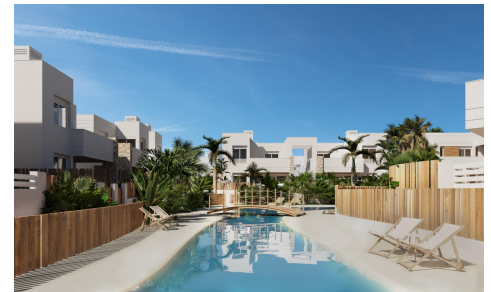

MCDC51075A

**New Build Villas and Bungalows Just 250 Meters from the Beach in Mar de PulpÃ- Exclusive Residential Project with Villas and Bungalows Near the Sea Discover an exceptional new development located just 250 meters from La Entrevista beach in Mar de PulpÃ-, AlmerÃ-a. This exclusive residential complex offers two distinct living options: 10 independent villas and 8 bungalows, each designed to offer spacious interiors and high-quality outdoor areas. Located in one of the most peaceful and scenic areas of the Costa de AlmerÃ-a, this project is ideal for those seeking a modern and comfortable home close to the sea, surrounded by natural beauty and essential amenities. ... (Ask for More Details!)**

2

2

189m²

124m²

New Build Villas and Bungalows Just 250 Meters from the Beach in Mar de PulpÃ- Exclusive Residential Project with Villas and Bungalows Near the Sea Discover an exceptional new development located just 250 meters from La Entrevista beach in Mar de PulpÃ-, AlmerÃ-a. This exclusive residential complex offers two distinct living options: 10 independent villas and 8 bungalows, each designed to offer spacious interiors and high-quality outdoor areas. Located in one of the most peaceful and scenic areas of the Costa de AlmerÃ-a, this project is ideal for those seeking a modern and comfortable home close to the sea, surrounded by natural beauty and essential amenities. ... (Ask for More Details!)