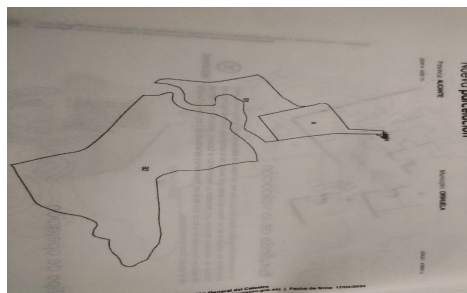

## Land a Plots in Torremendo

€175,000

0

0

N/A

87,545m<sup>2</sup>

N/A

Here we have a plot of land for sale located in San Onofre and El Alcachofar near to Torremendo and close proximity to the border of Murcia. Plot size 87,545 square meters. If you wish to have access to mains electric there is an access point about 500 metres away from the land. The land is registered as Rustic land, allowing the possibility to build a property due to the fact rustic land can be built on every 26,000m<sup>2</sup>. This permission will need to be checked at the local town hall for any updates. Electric will need to be installed for a building...(Ask for More Details!)