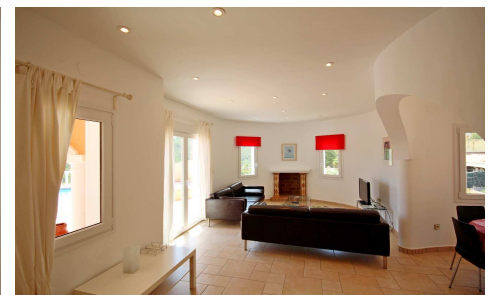

IM90873E

Villa in Javea

€750,000

3

3

152m²

1,000m²

Introducing the "Deluxe Round" villa, a meticulously completed construction as of April 2009, situated within the prestigious Residencial Cansalades development in J avea. Boasting a total constructed area of 152. 00m², this property exemplifies refined coastal living. The ground floor features an intelligently designed layout, with one wing dedicated to an expansive living room and circular dining area. The open-plan kitchen is equipped with premium-quality cabinetry and granite countertops, ensuring both functionality and aesthetic appeal. A grand entrance hall provides seamless access to the covered naya, which connects to the pool terraces. The opposite wing comprises two generously proportioned bedrooms; the primary bedroom includes an en-suite