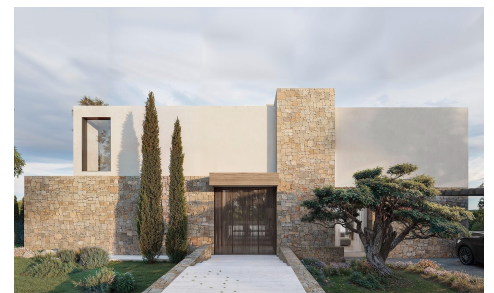

MCDC86194E

Contemporary Villa with Panoramic Sea Views €2,650,000

4

3

342m²

800m²

Contemporary Villa with Panoramic Sea Views in La Fustera, Benissa Costa This exclusive new-build villa, designed by a renowned architect and developed by a local developer with more than 20 years experience, sits on an 800 m² plot just a few steps from La Fustera Beach. Blending Mediterranean warmth with contemporary elegance, the architecture combines natural stone, wood, and soft neutral tones, integrating seamlessly with the coastal landscape. With a total built area of 716 m² distributed over three levels - basement, ground floor, and first floor - the villa offers a perfect balance between functionality, design, and comfort. Basement Level The lower...(Ask for More Details!)