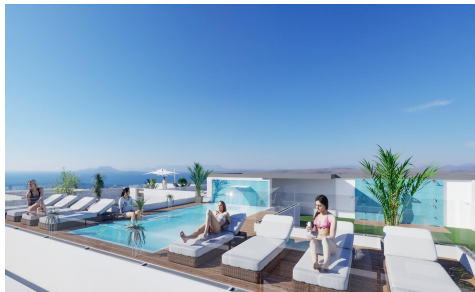

MCDC46325L

NEW BUILD APARTMENTS IN TORREVIEJA €429,000

3

2

102m²

5m²

NEW BUILD APARTMENTS IN TORREVIEJA New Build avant-garde design five-storey development in Torrevieja with 34 exclusive properties offers a variety of living options, from stylish apartments to penthouses with breathtaking panoramic views. Every corner of residential has been carefully planned to maximise space and natural light, creating bright and welcoming environments that invite well-being. Residential majestically located in the heart of Torrevieja, consolidating itself as a residential development full of elegance and modernity. Its strategic location ensures that residents will feel part of this amazing city with easy access to a variety of services and attractions. It is a unique opportunity to invest...(Ask for More Details!)