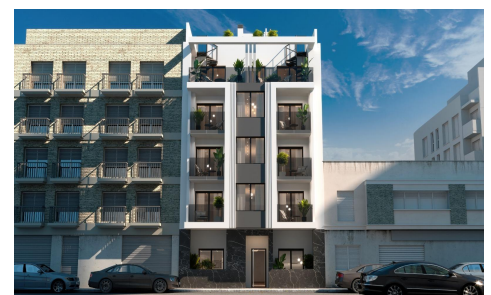

MCDC47403H

Modern New Build Apartments in the Heart of Torrevieja €235,000

1

1

60m²

N/A

Modern New Build Apartments in the Heart of Torrevieja Prime Location Just 150 m from the Sea
This exceptional new development is located in the very centre of Torrevieja, just 150 m from the natural swimming pools and seafront promenade, and only 500 m from Playa del Cura. Surrounded by an extensive range of services including shops, supermarkets, parks, cafés and restaurants, the area offers everything you need within a short walk. Its combination of urban convenience and coastal tranquillity makes it one of the most attractive residential areas in the city. Contemporary Apartments With 1 and 2 Bedrooms The development offers modern apartments featuring 1 or...(Ask for More Details!)