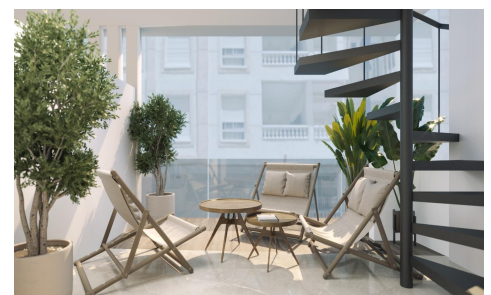

Modern New Build Apartments in the Heart of Torrevieja ~~€440,000~~

2

2

87m²

N/A

Modern New Build Apartments in the Heart of Torrevieja Prime Location Just 150 m from the Sea This exceptional new development is located in the very centre of Torrevieja, just 150 m from the natural swimming pools and seafront promenade, and only 500 m from Playa del Cura. Surrounded by an extensive range of services including shops, supermarkets, parks, cafés and restaurants, the area offers everything you need within a short walk. Its combination of urban convenience and coastal tranquillity makes it one of the most attractive residential areas in the city. Contemporary Apartments With 1 and 2 Bedrooms The development offers modern apartments featuring 1 or...(Ask for More Details!)