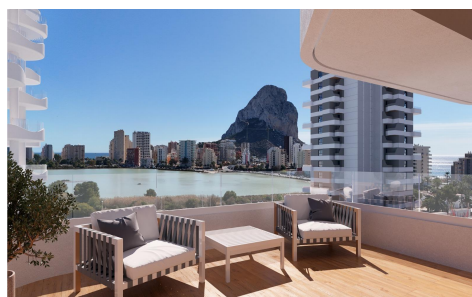

**Modern New Build Homes in Calpe Just 450 m from Playa del Cantal Roig €395,000**

2

2

100m<sup>2</sup>

N/A

Modern New Build Homes in Calpe Just 450 m from Playa del Cantal Roig A Contemporary Residential Complex Near the Sea This exclusive residential complex features 120 new build apartments with 2 and 3 bedrooms, distributed across three modern towers. Located only 450 m from Playa del Cantal Roig and within the peaceful area of El Saladar, the development offers the perfect blend of coastal living and urban convenience. The center of Calpe is just minutes away, while the stunning Salinas de Calpe and the iconic Natural Park of Peñón de Ifach create a unique natural backdrop. Sea views are available from the third floor upwards. Premium...(Ask for More Details!)