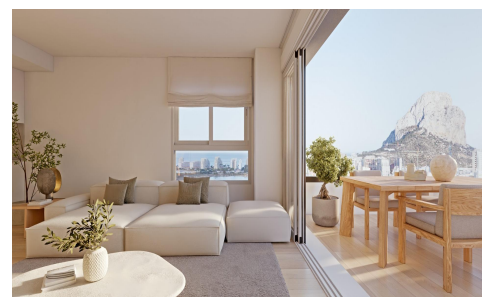

**Modern New Build Homes in Calpe Just 450 m from Playa del Cantal Roig €395,000**

2

2

100m<sup>2</sup>

N/A

Modern New Build Homes in Calpe Just 450 m from Playa del Cantal Roig A Contemporary Residential Complex Near the Sea This exclusive residential complex features 120 new build apartments with 2 and 3 bedrooms, distributed across three modern towers. Located only 450 m from Playa del Cantal Roig and within the peaceful area of El Saladar, the development offers the perfect blend of coastal living and urban convenience. The center of Calpe is just minutes away, while the stunning Salinas de Calpe and the iconic Natural Park of Peñón de Ifach create a unique natural backdrop. Sea views are available from the third floor upwards. Premium...(Ask for More Details!)