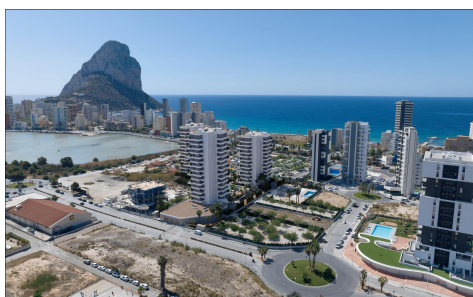

**Modern New Build Homes in Calpe Just 450 m from Playa del Cantal Roig €395,000**

2

2

100m<sup>2</sup>

N/A

Modern New Build Homes in Calpe Just 450 m from Playa del Cantal Roig A Contemporary Residential Complex Near the Sea This exclusive residential complex features 120 new build apartments with 2 and 3 bedrooms, distributed across three modern towers. Located only 450 m from Playa del Cantal Roig and within the peaceful area of El Saladar, the development offers the perfect blend of coastal living and urban convenience. The center of Calpe is just minutes away, while the stunning Salinas de Calpe and the iconic Natural Park of Peñón de Ifach create a unique natural backdrop. Sea views are available from the third floor upwards. Premium...(Ask for More Details!)