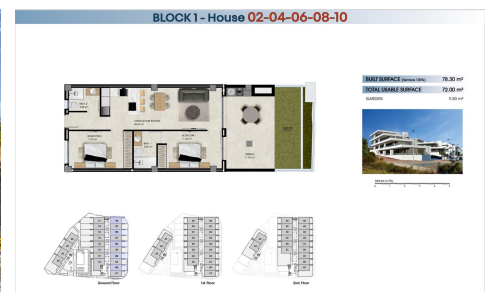

MCDC86327L

Modern New Build Residences Just 800 m from El Pinet Beach €215,000

2

2

78m²

9m²

Modern New Build Residences Just 800 m from El Pinet Beach Exclusive Residential Complex in La Marina â€“ Elche Discover this modern residential complex of 64 new build properties located in El Pinet, one of the most sought after coastal areas between La Marina and Elche. Just 800 m from the fine sandy beach of El Pinet, the development offers the perfect balance between Mediterranean lifestyle, nature and everyday convenience. The area is surrounded by protected dunes, pine forests and the famous Salinas de Santa Pola, creating a peaceful and natural environment ideal for year round living. Homes With 2 or 3 Bedrooms and Multiple Layout Options...(Ask for More Details!)