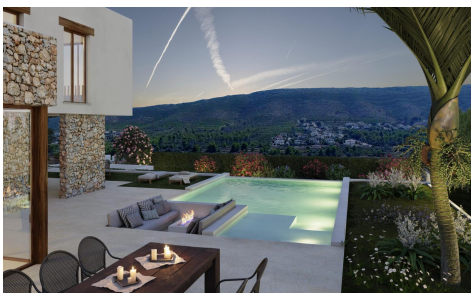

MCDC79462Z

Ibiza Style Luxury Villa with Panoramic View €2,250,000

4

3

300m²

1,500m²

Ibiza Style Luxury Villa with Panoramic Views in Las Laderas, Javea Exclusive Contemporary Villa Surrounded by Nature This exceptional Ibiza style villa in Las Laderas, Javea, offers a perfect blend of Mediterranean charm and modern comfort. Located in one of the most desirable residential areas on the Costa Blanca North, the property sits close to the Granadella Natural Park, providing stunning landscapes, privacy and an unbeatable quality of life. The urbanization features modern infrastructure such as sewer systems, underground wiring and newly built homes, making it an ideal place for families and investors. Spacious Interior with Mediterranean Elegance Distributed across two levels, the villa welcomes you with...(Ask for More Details!)