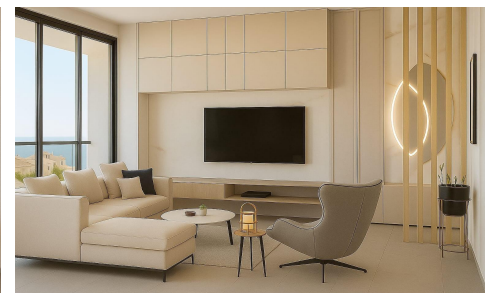

MCDC49741L

New Build Apartments Just 100 m from the Beach €949,900

3

3

171m²

N/A

New Build Apartments Just 100 m from the Beach in Lo Pagan, San Pedro del Pinatar Exclusive Coastal Residential in a Prime Location This new construction residential complex consists of only 10 modern apartments located in Lo Pagan San Pedro del Pinatar less than 100 meters from the beach. Set in one of the most attractive areas of the Mar Menor this development offers a perfect combination of seaside living comfort and excellent investment potential. Lo Pagan is well known for its relaxed atmosphere natural mud baths and proximity to both the Mar Menor and the Mediterranean Sea. Modern Apartments and a Unique Penthouse Option The project...(Ask for More Details!)