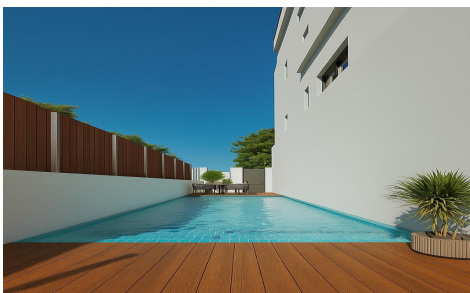

MCDC49741L

New Build Apartments Just 100 m from the Beach €949,900

3

3

171m²

N/A

New Build Apartments Just 100 m from the Beach in Lo Pagan, San Pedro del Pinatar Exclusive Coastal Residential in a Prime Location This new construction residential complex consists of only 10 modern apartments located in Lo Pagan San Pedro del Pinatar less than 100 meters from the beach. Set in one of the most attractive areas of the Mar Menor this development offers a perfect combination of seaside living comfort and excellent investment potential. Lo Pagan is well known for its relaxed atmosphere natural mud baths and proximity to both the Mar Menor and the Mediterranean Sea. Modern Apartments and a Unique Penthouse Option The project...(Ask for More Details!)