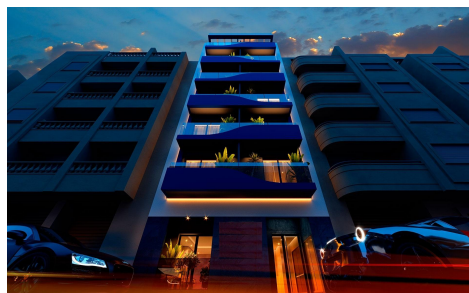

MCDC34667L

**New Build Apartments 200 Metres from the Sea €199,000**

1

1

62m<sup>2</sup>

N/A

New Build Apartments 200 Metres from the Sea in Torrevieja Modern Homes in a Prime Location Discover this new development in the heart of Torrevieja, just 200 metres from Acequión Beach, one of the most popular beaches in the city. This residential building has 11 homes distributed in a quiet environment, ideal for those looking to live near the sea without giving up urban amenities. The location offers walking distance to the centre of Torrevieja, parks, restaurants, supermarkets and all the services you need for everyday life. Distances to key points: Acequión Beach: 0. 2 km Torrevieja town centre: 0. 7 km Marina Salinas marina: 1....(Ask for More Details!)