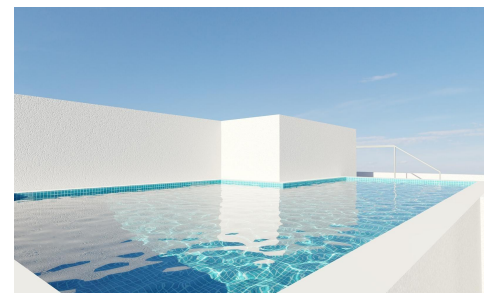

MCDC36691P

New Build Apartments in Torrevieja Just 400 m from Playa del Cura €119,000

2

2

103m²

N/A

New Build Apartments in Torrevieja Just 400 m from Playa del Cura Prime Location in the Heart of Torrevieja Discover these brand new apartments and penthouses in one of the most sought after areas of Torrevieja, only 400 m from Playa del Cura and just 150 m from the seafront promenade. Located in the city centre, this vibrant neighborhood offers all essential services within walking distance, including supermarkets, shops, restaurants, cafes and public transport. Torrevieja is a well known coastal city on the Costa Blanca, famous for its mild Mediterranean climate, lively atmosphere and year round lifestyle by the sea. Modern Apartments with Spacious Layouts This exclusive...(Ask for More Details!)