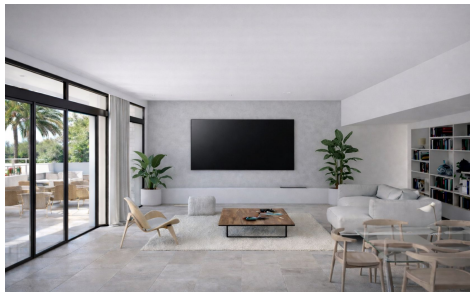

MLS69172N

Villa in Benitachell €1,575,000

4

3

280m²

890m²

Luxury villa development for sale in Benitachell, Cumbre del Sol. 4 bedrooms, sea views, large swimming pool and close to Lady Elizabeth School. This luxury villa development in Benitachell (Cumbre del Sol) offers an attractive opportunity for buyers wishing to build a contemporary villa in a central location, close to Lady Elizabeth International School. Description The villa is spread over two levels and has a practical layout. On the main floor, there is a spacious living and dining room with an open-plan kitchen, featuring a breakfast bar and utility room. The master bedroom has a dressing room and an en-suite bathroom. There is also a second bedroom with an en-suite...(Ask for More Details!)