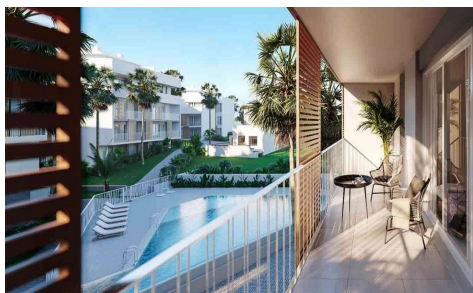

NEW RESIDENTIAL IN JAVEA 5 MINUTES FROM THE BEACH

2

2

84m²

N/A

NEW RESIDENTIAL IN JAVEA 5 MINUTES FROM THE BEACH, THE PORT AND THE CENTER !
 !! New residential a few minutes from the beach that consists of 58 homes with 2, 3 and 4 bedrooms distributed on the ground floor with a garden, apartments with terraces on intermediate floors, penthouses and duplexes with large terraces. In addition, all homes will have a garage and storage room. The residential complex will have a swimming pool and a social club. You can configure different aspects in the distribution, finishes and extra options of your home. Adapt your new home to your tastes and preferences and...(Ask for More Details!)