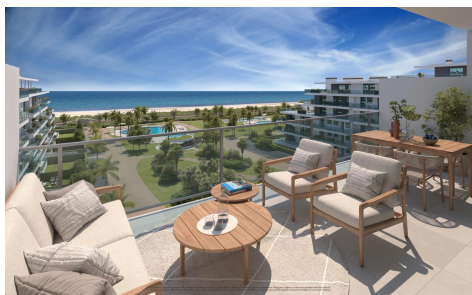

## NEW BUILD RESIDENTIAL COMPLEX IN ALMERIMAR

2

2

103m<sup>2</sup>

70m<sup>2</sup>

**NEW BUILD RESIDENTIAL COMPLEX IN ALMERIMAR** New Build an exclusive development of apartments with 2 and 3 bedrooms adapted to your needs in a privileged area of Almerimar. Modern apartments have incredible sea views, top quality finishes, large terraces and bright spaces, as well as extraordinary communal areas that have a concierge and security service, swimming pools of various sizes, a solarium area, gym, garage, storage room and extensive garden areas from where you can hear the sound of the waves of the sea. New Build residential complex with impressive panoramic views over the Mediterranean located next to the promenade, which runs along the beach...(Ask for More Details!)