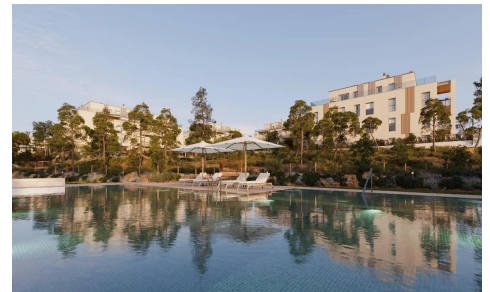

MCDC66076B

NEW BUILD RESIDENTIAL COMPLEX IN GODELLA, VALENCIA €1,370,000

2

2

72m²

N/A

NEW BUILD RESIDENTIAL COMPLEX IN GODELLA, VALENCIA New Build development with high quality is a constant and an ever-present objective, which is why we have thought of all the details of your new home. Interior development of this complex the communal areas will be cared for to the maximum. The floors of the exterior communal areas will be finished with paving according to the characteristics of the project and the enclosures of the private plots will have a design totally integrated with the aesthetics of their façades. Technology will also be present in the form of LED lighting, which at the end of the month will...(Ask for More Details!)