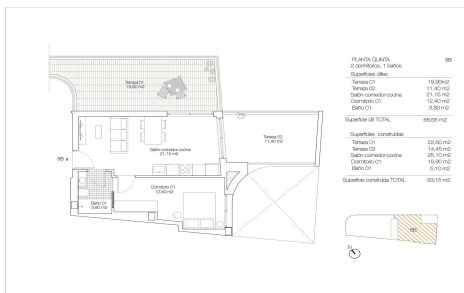

MCDC14651T

NEW BUILD APARTMENTS AND PENTHOUSE NEAR THE BEACH

1

1

83m²

N/A

NEW BUILD APARTMENTS AND PENTHOUSES NEAR THE BEACH IN TORREVIEJA New Build apartments with one of the best locations you can find, located 50 meters from Los Locos beach. Residential consist of apartments with 2 and 3 bedrooms and penthouses with 1 and 2 bedrooms, open plan living with spacious layout, kitchen equipped with top brand appliances and fitted wardrobes, fully equipped bathrooms with underfloor heating. New Build residential complex with modern design and high quality finishes. Torreviejas Playa de Los Locos has pleasant promenade with a variety of bars, restaurants and chiringuitos where you can savour authentic Spanish paellas. Torrevieja...(Ask for More Details!)