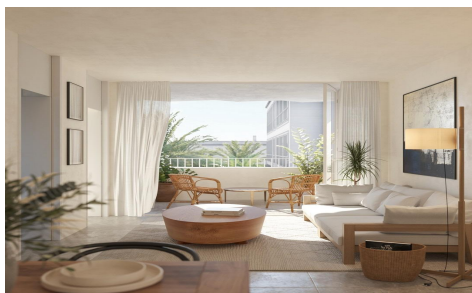

MCDC14651T

NEW BUILD APARTMENTS AND PENTHOUSE NEAR THE BEACH

1

1

83m²

N/A

NEW BUILD APARTMENTS AND PENTHOUSES NEAR THE BEACH IN TORREVIEJA New Build apartments with one of the best locations you can find, located 50 meters from Los Locos beach. Residential consist of apartments with 2 and 3 bedrooms and penthouses with 1 and 2 bedrooms, open plan living with spacious layout, kitchen equipped with top brand appliances and fitted wardrobes, fully equipped bathrooms with underfloor heating. New Build residential complex with modern design and high quality finishes. Torreviejas Playa de Los Locos has pleasant promenade with a variety of bars, restaurants and chiringuitos where you can savour authentic Spanish paellas. Torrevieja...(Ask for More Details!)