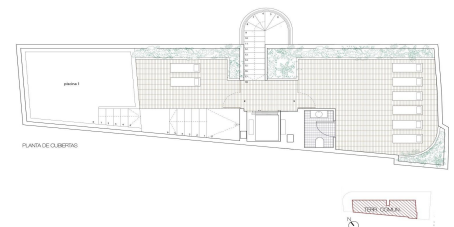

MCDC14651T

NEW BUILD APARTMENTS AND PENTHOUSE NEAR THE BEACH

1

1

83m²

N/A

NEW BUILD APARTMENTS AND PENTHOUSES NEAR THE BEACH IN TORREVIEJA New Build apartments with one of the best locations you can find, located 50 meters from Los Locos beach. Residential consist of apartments with 2 and 3 bedrooms and penthouses with 1 and 2 bedrooms, open plan living with spacious layout, kitchen equipped with top brand appliances and fitted wardrobes, fully equipped bathrooms with underfloor heating. New Build residential complex with modern design and high quality finishes. Torreviejas Playa de Los Locos has pleasant promenade with a variety of bars, restaurants and chiringuitos where you can savour authentic Spanish paellas. Torrevieja...(Ask for More Details!)