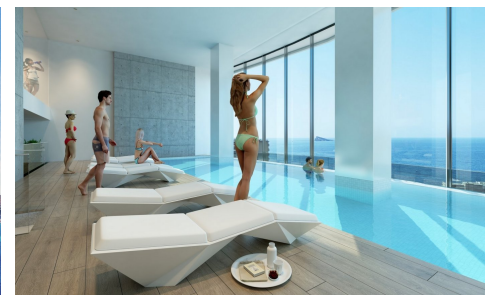

NEW CONSTRUCTION RESIDENTIAL IN PLAYA PONIENTE DE BENIDORM

2

2

80m²

N/A

NEW CONSTRUCTION RESIDENTIAL IN PLAYA PONIENTE DE BENIDORM !!! New residential sea views with 220 homes with 2, 3 and 4 bedrooms in a glass tower with spacious terraces with views. Equipment : Appliances: Hood, Oven and touch-control induction hob, Refrigerator, Dishwasher, Washing machine, Pre-installation for dryer and microwave. Shower screen with safety glass, Mirror, Lighting with LED spotlights Air conditioner Aerothermy The common areas are equipped with an adult pool, a children's pool, a spa, jacuzzis, a chill out area, a children's play area, two paddle courts, a garage, etc. The...(Ask for More Details!)