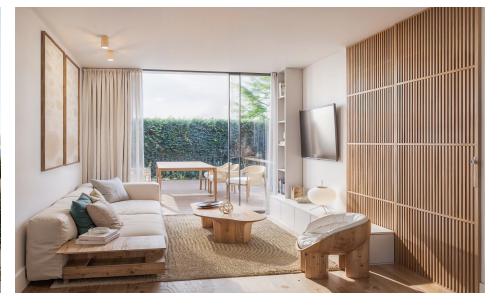

MCDC99375U

New Build Apartments in La Nucia Modern Living 641,500

3

2

87m²

66m²

New Build Apartments in La NucÃ-a Modern Living in Ciudad del Deporte Near Benidorm Prime Location in La NucÃ-a on the Costa Blanca Discover this exceptional new residential development located in La NucÃ-a, one of the most desirable areas on the Costa Blanca. Set within the innovative Ciudad del Deporte district, this location offers a unique blend of modern infrastructure, natural surroundings and everyday convenience. Just 7 km from the beaches of Benidorm and Altea, La NucÃ-a is known for its peaceful environment, excellent sports facilities and high quality of life. The area also features international schools, shopping areas and all essential services within easy reach, making it ideal...(Ask for More Details!)