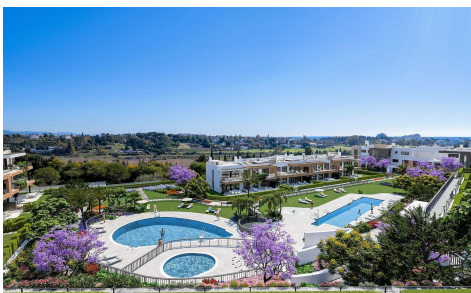

IM56959M

Apartment in Atalaya

€720,000

2

2

92m²

85m²

****Key Ready Last 3 units available**** Amazing new development on the Benahavis road close to Shops, bars, supermarkets and golf. Stunning contemporary design with floor to ceiling patio doors, open plan fully fitted kitchen, Quality fittings throughout, Under floor heating, Private parking and Store room. Special attention has been given to the communal areas in this development with a large adult pool, Heated pool, Childrens pool and even a Lake. The communal areas will be finished as an ideal place to relax and enjoy those hot summer days. A childrens play area and special water jets are also included in the communal area specially for families. The development has its own...(Ask for More Details!)