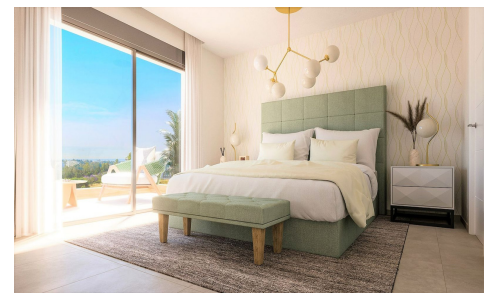

IM56959M

Apartment in Atalaya

€720,000

2

2

92m²

85m²

****Key Ready Last 3 units available**** Amazing new development on the Benahavis road close to Shops, bars, supermarkets and golf. Stunning contemporary design with floor to ceiling patio doors, open plan fully fitted kitchen, Quality fittings throughout, Under floor heating, Private parking and Store room. Special attention has been given to the communal areas in this development with a large adult pool, Heated pool, Childrens pool and even a Lake. The communal areas will be finished as an ideal place to relax and enjoy those hot summer days. A childrens play area and special water jets are also included in the communal area specially for families. The development has its own...(Ask for More Details!)