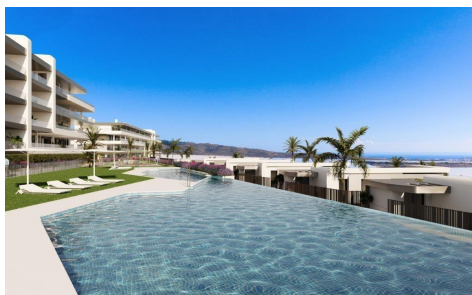

MCDC86009X

NEW BUILD RESIDENTIAL COMPLEX NEAR MUTXAMEL

2

2

71m²

N/A

NEW BUILD RESIDENTIAL COMPLEX NEAR MUTXAMEL Come and live in a complex in an area with a high quality of life, located on the Bonalba golf course with stunning sea views near Mutxamel, a short distance from the Alicante Airport, the city of Alicante and the beaches. . Residential complex has 2 and 3 bedrooms apartments with large terraces, and 2, 3 and 4 bedrooms villas. A dream home where you will create the best memories of your life. Exclusive homes with all the necessary amenities close at hand. Unwind after a long working day in the swimming pool of the complex. Every nook and cranny...(Ask for More Details!)