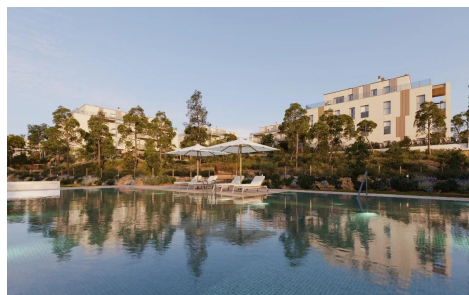

MCDC99388L

NEW BUILD RESIDENTIAL COMPLEX IN GODELLA, VALENCIA €1,430,000

3

2

114m²

N/A

NEW BUILD RESIDENTIAL COMPLEX IN GODELLA, VALENCIA New Build development with high quality is a constant and an ever-present objective, which is why we have thought of all the details of your new home. Interior development of this complex the communal areas will be cared for to the maximum. The floors of the exterior communal areas will be finished with paving according to the characteristics of the project and the enclosures of the private plots will have a design totally integrated with the aesthetics of their façades. Technology will also be present in the form of LED lighting, which at the end of the month will...(Ask for More Details!)