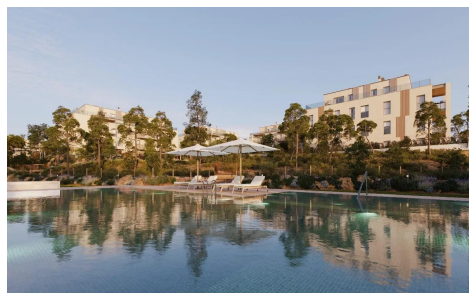

MCDC69101G

NEW BUILD RESIDENTIAL COMPLEX IN GODELLA, VALENCIA €404,000

3

2

113m²

N/A

NEW BUILD RESIDENTIAL COMPLEX IN GODELLA, VALENCIA New Build development with high quality is a constant and an ever-present objective, which is why we have thought of all the details of your new home. Interior development of this complex the communal areas will be cared for to the maximum. The floors of the exterior communal areas will be finished with paving according to the characteristics of the project and the enclosures of the private plots will have a design totally integrated with the aesthetics of their façades. Technology will also be present in the form of LED lighting, which at the end of the month will...(Ask for More Details!)