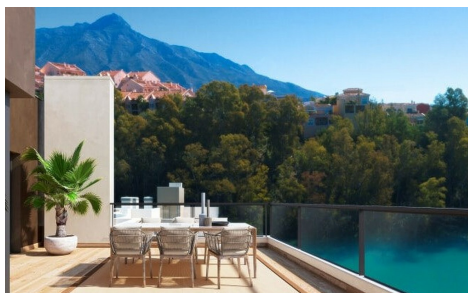

IM14301K

Penthouse in Nueva Andalucia

€950,000

3

2

118m²

N/A

**** Last Penthouse Available - Key Ready ****A private modern residential complex in the heart of the Golf Valley, Nueva Andalucía, just 5 kilometres from Puerto Banos. This new residential complex comprises 98 apartments distributed throughout several three storey buildings in contemporary Mediterranean style. The 2 and 3 bedroom apartments and the wonderful penthouses and duplex homes are surrounded by carefully landscaped gardens and four communal pools. The project has been designed to ensure that all of the homes enjoy impressive panoramic views from the generously sized terraces and living rooms. Architecture in the communal areas is inspired by the "Boho Chic" and "Country Chic" aesthetic concepts where natural materials...(Ask for More Details!)