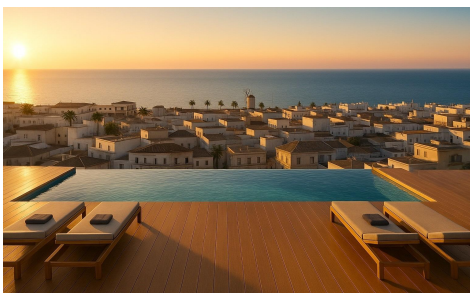

MCDC89065C

New Build Tourist Apartments Near the Beach €158,900

0

1

N/A

N/A

N/A

New Build Tourist Apartments Near the Beach in Lo Pagan, San Pedro del Pinatar Exclusive Coastal Residential with Tourist License This new build residential complex consists of 17 modern tourist licensed apartments located in Lo Pagan, San Pedro del Pinatar, just 700 meters from the beach. Situated in one of the most attractive areas of the Mar Menor, this development offers an excellent opportunity to enjoy the Mediterranean lifestyle while benefiting from strong rental investment potential. Lo Pagan is a well established coastal area known for its relaxed atmosphere, natural mud baths and proximity to both the Mar Menor and the Mediterranean Sea. Modern Studios and One...(Ask for More Details!)