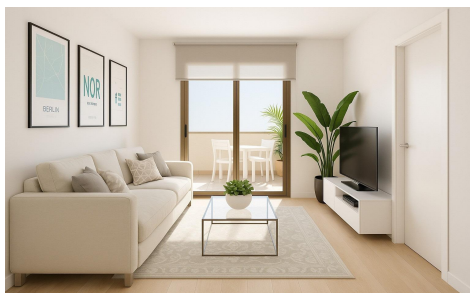

MCDC19572V

€215,000

2

2

73m²

N/A

N/A

New Build Apartments in Puerto de Mazarrón Just 200 Metres from the Beach Exclusive Residential Development in the Heart of Puerto de Mazarrón Discover this exclusive new build development ideally located in the centre of Puerto de Mazarrón, one of the most sought after coastal destinations on the Costa C jlida. Situated just 200 metres from the beach, marina and seafront promenade, these modern apartments offer an exceptional opportunity to enjoy Mediterranean living with all amenities within walking distance. With a desirable south facing orientation and open views over a pleasant square, this boutique development combines natural light, comfort and convenience in a privileged seaside setting. ...(Ask for More Details!)