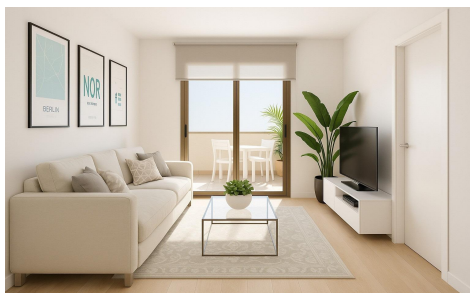

MCDC50734A

€179,900

2

2

69m²

N/A

N/A

New Build Apartments in Puerto de Mazarrón Just 200 Metres from the Beach Exclusive Residential Development in the Heart of Puerto de Mazarrón Discover this exclusive new build development ideally located in the centre of Puerto de Mazarrón, one of the most sought after coastal destinations on the Costa C jlida. Situated just 200 metres from the beach, marina and seafront promenade, these modern apartments offer an exceptional opportunity to enjoy Mediterranean living with all amenities within walking distance. With a desirable south facing orientation and open views over a pleasant square, this boutique development combines natural light, comfort and convenience in a privileged seaside setting. ...(Ask for More Details!)