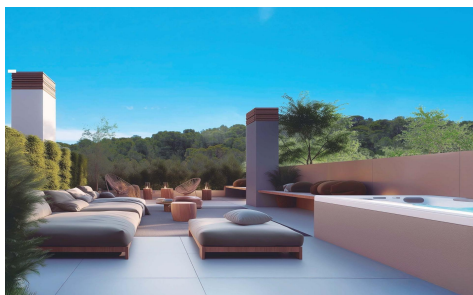

MCDC16490D

New-Build Residential Apartments in La Nucia €137,000

2

2

87m²

N/A

New-Build Residential Apartments in La Nuc a with all facilities nearby Modern Homes in the Heart of La Nuc a This exclusive residential development is located in La Nuc a, one of the most sought-after towns on the Costa Blanca, just 7 km from the sandy beaches of Benidorm and Altea. Set within the new and vibrant Ciudad del Deporte district, the area offers a perfect blend of nature, comfort, and modern living. Nearby you will find state-of-the-art sports facilities, a newly planned shopping center, schools, and all essential services for day-to-day life. Alicante-Elche Airport is approximately 60 km away, ensuring excellent connectivity for both residents and visitors. Stylish Apartments...(Ask for More Details!)