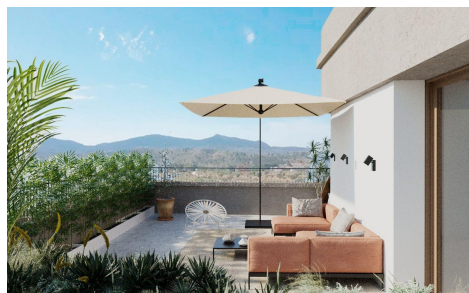

MCDC99660L

€215,000

2

2

83m<sup>2</sup>

N/A

Exclusive New Build Apartments with Views of the Vineyards in Hondón de las Nieves Modern Homes in a Unique Natural Setting Discover this new development of flats in Hondón de las Nieves, a charming village set in a beautiful valley surrounded by olive and almond groves. This development offers 15 exclusive 2 and 3 bedroom homes, all designed to offer maximum comfort, energy efficiency and stunning views of the Vinalopó vineyards. Located in Vinalopó Medio, this peaceful enclave is ideal for those seeking a relaxed Mediterranean lifestyle, with easy access to nature and all essential services. High Quality Features and Modern Design Each flat has...(Ask for More Details!)