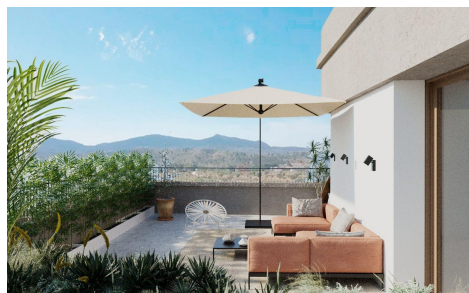

MCDC54633S

€280,000

3

2

126m²

N/A

Exclusive New Build Apartments with Views of the Vineyards in Hondón de las Nieves Modern Homes in a Unique Natural Setting Discover this new development of flats in Hondón de las Nieves, a charming village set in a beautiful valley surrounded by olive and almond groves. This development offers 15 exclusive 2 and 3 bedroom homes, all designed to offer maximum comfort, energy efficiency and stunning views of the Vinalopó vineyards. Located in Vinalopó Medio, this peaceful enclave is ideal for those seeking a relaxed Mediterranean lifestyle, with easy access to nature and all essential services. High Quality Features and Modern Design Each flat has...(Ask for More Details!)