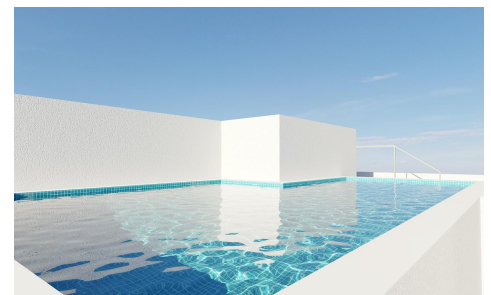

MCDC50532T

New Build Apartments in Torrevieja Just 400 m from Playa del Cura €119,000

2

2

103m²

N/A

New Build Apartments in Torrevieja Just 400 m from Playa del Cura Prime Location in the Heart of Torrevieja Discover these brand new apartments and penthouses in one of the most sought after areas of Torrevieja, only 400 m from Playa del Cura and just 150 m from the seafront promenade. Located in the city centre, this vibrant neighborhood offers all essential services within walking distance, including supermarkets, shops, restaurants, cafes and public transport. Torrevieja is a well known coastal city on the Costa Blanca, famous for its mild Mediterranean climate, lively atmosphere and year round lifestyle by the sea. Modern Apartments with Spacious Layouts This exclusive...(Ask for More Details!)