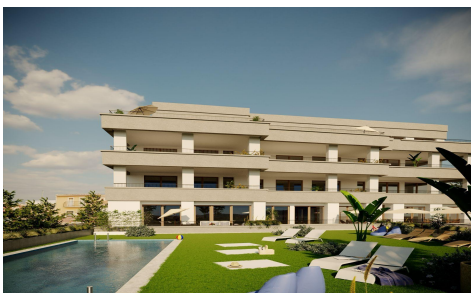

MCDC83896Q

€220,000

2

2

93m<sup>2</sup>

N/A

Exclusive New Build Apartments with Views of the Vineyards in Hondón de las Nieves Modern Homes in a Unique Natural Setting Discover this new development of flats in Hondón de las Nieves, a charming village set in a beautiful valley surrounded by olive and almond groves. This development offers 15 exclusive 2 and 3 bedroom homes, all designed to offer maximum comfort, energy efficiency and stunning views of the Vinalopó vineyards. Located in Vinalopó Medio, this peaceful enclave is ideal for those seeking a relaxed Mediterranean lifestyle, with easy access to nature and all essential services. High Quality Features and Modern Design Each flat has...(Ask for More Details!)