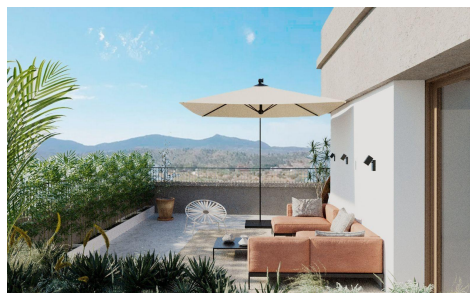

MCDC83896Q

€220,000

2

2

93m<sup>2</sup>

N/A

Exclusive New Build Apartments with Views of the Vineyards in Hondón de las Nieves Modern Homes in a Unique Natural Setting Discover this new development of flats in Hondón de las Nieves, a charming village set in a beautiful valley surrounded by olive and almond groves. This development offers 15 exclusive 2 and 3 bedroom homes, all designed to offer maximum comfort, energy efficiency and stunning views of the Vinalopó vineyards. Located in Vinalopó Medio, this peaceful enclave is ideal for those seeking a relaxed Mediterranean lifestyle, with easy access to nature and all essential services. High Quality Features and Modern Design Each flat has...(Ask for More Details!)