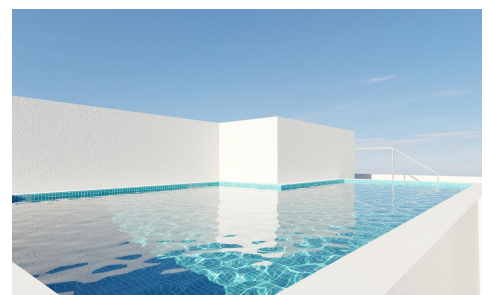

MCDC28135V

**New Build Apartments in Torrevieja Just 400 m from Playa del Cura €209,000**

2

2

85m<sup>2</sup>

N/A

New Build Apartments in Torrevieja Just 400 m from Playa del Cura Prime Location in the Heart of Torrevieja Discover these brand new apartments and penthouses in one of the most sought after areas of Torrevieja, only 400 m from Playa del Cura and just 150 m from the seafront promenade. Located in the city centre, this vibrant neighborhood offers all essential services within walking distance, including supermarkets, shops, restaurants, cafes and public transport. Torrevieja is a well known coastal city on the Costa Blanca, famous for its mild Mediterranean climate, lively atmosphere and year round lifestyle by the sea. Modern Apartments with Spacious Layouts This exclusive...(Ask for More Details!)