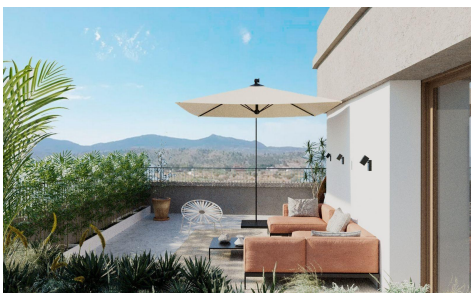

MCDC80156E

€240,000

2

2

90m<sup>2</sup>

N/A

Exclusive New Build Apartments with Views of the Vineyards in Hondón de las Nieves Modern Homes in a Unique Natural Setting Discover this new development of flats in Hondón de las Nieves, a charming village set in a beautiful valley surrounded by olive and almond groves. This development offers 15 exclusive 2 and 3 bedroom homes, all designed to offer maximum comfort, energy efficiency and stunning views of the Vinalopó vineyards. Located in Vinalopó Medio, this peaceful enclave is ideal for those seeking a relaxed Mediterranean lifestyle, with easy access to nature and all essential services. High Quality Features and Modern Design Each flat has...(Ask for More Details!)