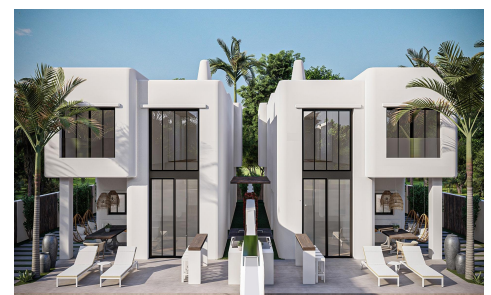

MCDC37160H

Exclusive New-Build Villas in El Albir n Mediterranean Lifestyle €275,000

4

3

203m²

322m²

Exclusive New-Build Villas in El Albir â€“ Mediterranean Lifestyle by Sierra Helada Premium Location Surrounded by Nature and Close to the Sea Discover 17 exclusive detached villas located in a peaceful residential area of El Albir, just 1.4 km from the beach and at the foot of the stunning Sierra Helada Natural Park. This unique setting offers a perfect balance between privacy, nature, and proximity to all amenities. The charming town of Altea is only 6 km away, Benidorm is 7 km away, and Alicante International Airport can be reached in approximately 60 km. Golf lovers will appreciate that the renowned Altea Club de Golf is just 5...(Ask for More Details!)