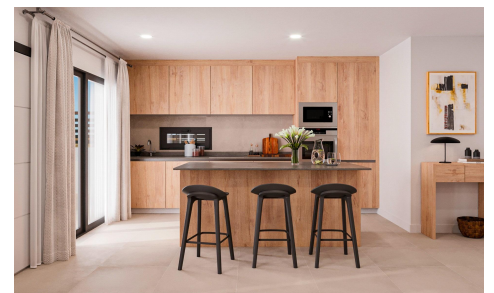

MCDC96534L

**NEW BUILD TOWNHOUSES IN FUENTE ALAMO, MURCIA**

3

2

94m<sup>2</sup>

191m<sup>2</sup>

Newly built residential development of villas and townhouses in Fuente Álamo, Murcia. This location offers an exceptional natural environment, far from the hustle and bustle of big cities and the tourist pressure of the coast. Furthermore, we are committed to working from a sustainable development perspective, minimising our environmental impact and maximising integration with the local community. Here, your dreams of a peaceful and sustainable lifestyle become a reality. Imagine waking up every morning in a stunning natural setting, surrounded by peaceful landscapes and the unique beauty of the Murcian countryside. This development prioritises energy efficiency, the use of environmentally friendly materials and harmonious integration with...(Ask for More