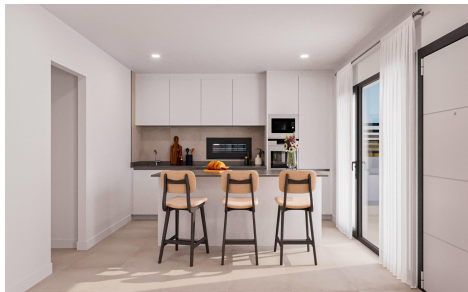

## NEW BUILD TOWNHOUSES IN FUENTE ALAMO, MURCIA

3

3

143m<sup>2</sup>

300m<sup>2</sup>

Newly built residential development of villas and townhouses in Fuente Álamo, Murcia. This location offers an exceptional natural environment, far from the hustle and bustle of big cities and the tourist pressure of the coast. Furthermore, we are committed to working from a sustainable development perspective, minimising our environmental impact and maximising integration with the local community. Here, your dreams of a peaceful and sustainable lifestyle become a reality. Imagine waking up every morning in a stunning natural setting, surrounded by peaceful landscapes and the unique beauty of the Murcian countryside. This development prioritises energy efficiency, the use of environmentally friendly materials and harmonious integration with...(Ask for More