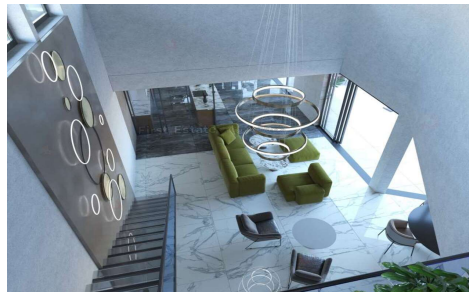

MCDC75797U

Villa in Benitachell

€1,550,000

4

4

451m²

800m²

Modern design, incredible sea view, double lighting, stylish elements in the interior, and waterfall pool makes this development very special. The villa is based on a large plot with its own garden, swimming pool, and lounge area. The first floor includes 2 bedrooms, 2 bathrooms which are connected to the terrace with a pool. On the ground floor, the villa has a large living room, kitchen-dining room, guest bedroom, 2 bathrooms, and a big terrace with a swimming pool. On the second ground floor, the project has a guest apartment with its own bathroom and a storeroom. Great location, amazing views, and high-quality standards.